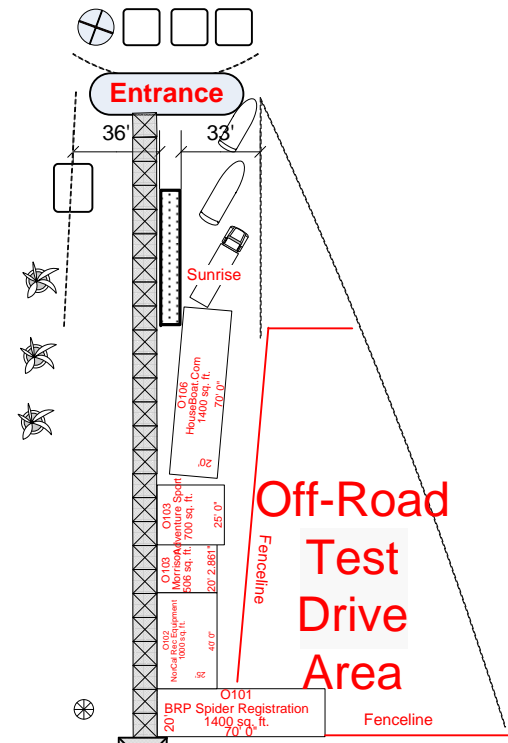

SACRAMENTO BOAT SHOW

& off road expo

March 8th – 11th 2012

Spring RV Show

Cal Expo Pavilion

ENTRANCE 71750 sq. ft.

26400 sq. ft.

Off-Road Test Track