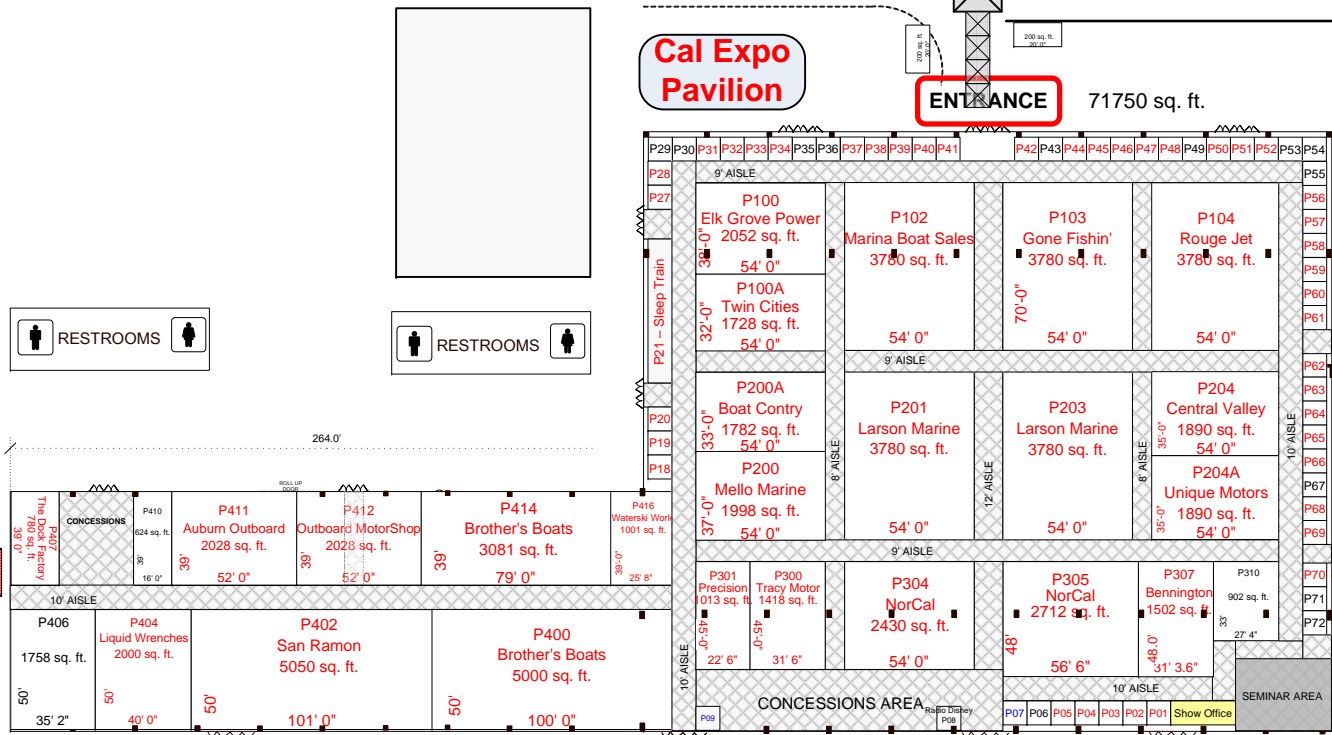

SACRAMENTO BOAT SHOW

& off road expo

March 8th – 11th 2012

Spring RV Show

Cal Expo Pavilion

ENTRANCE 71750 sq. ft.

26400 sq. ft.

Off-Road Test Track